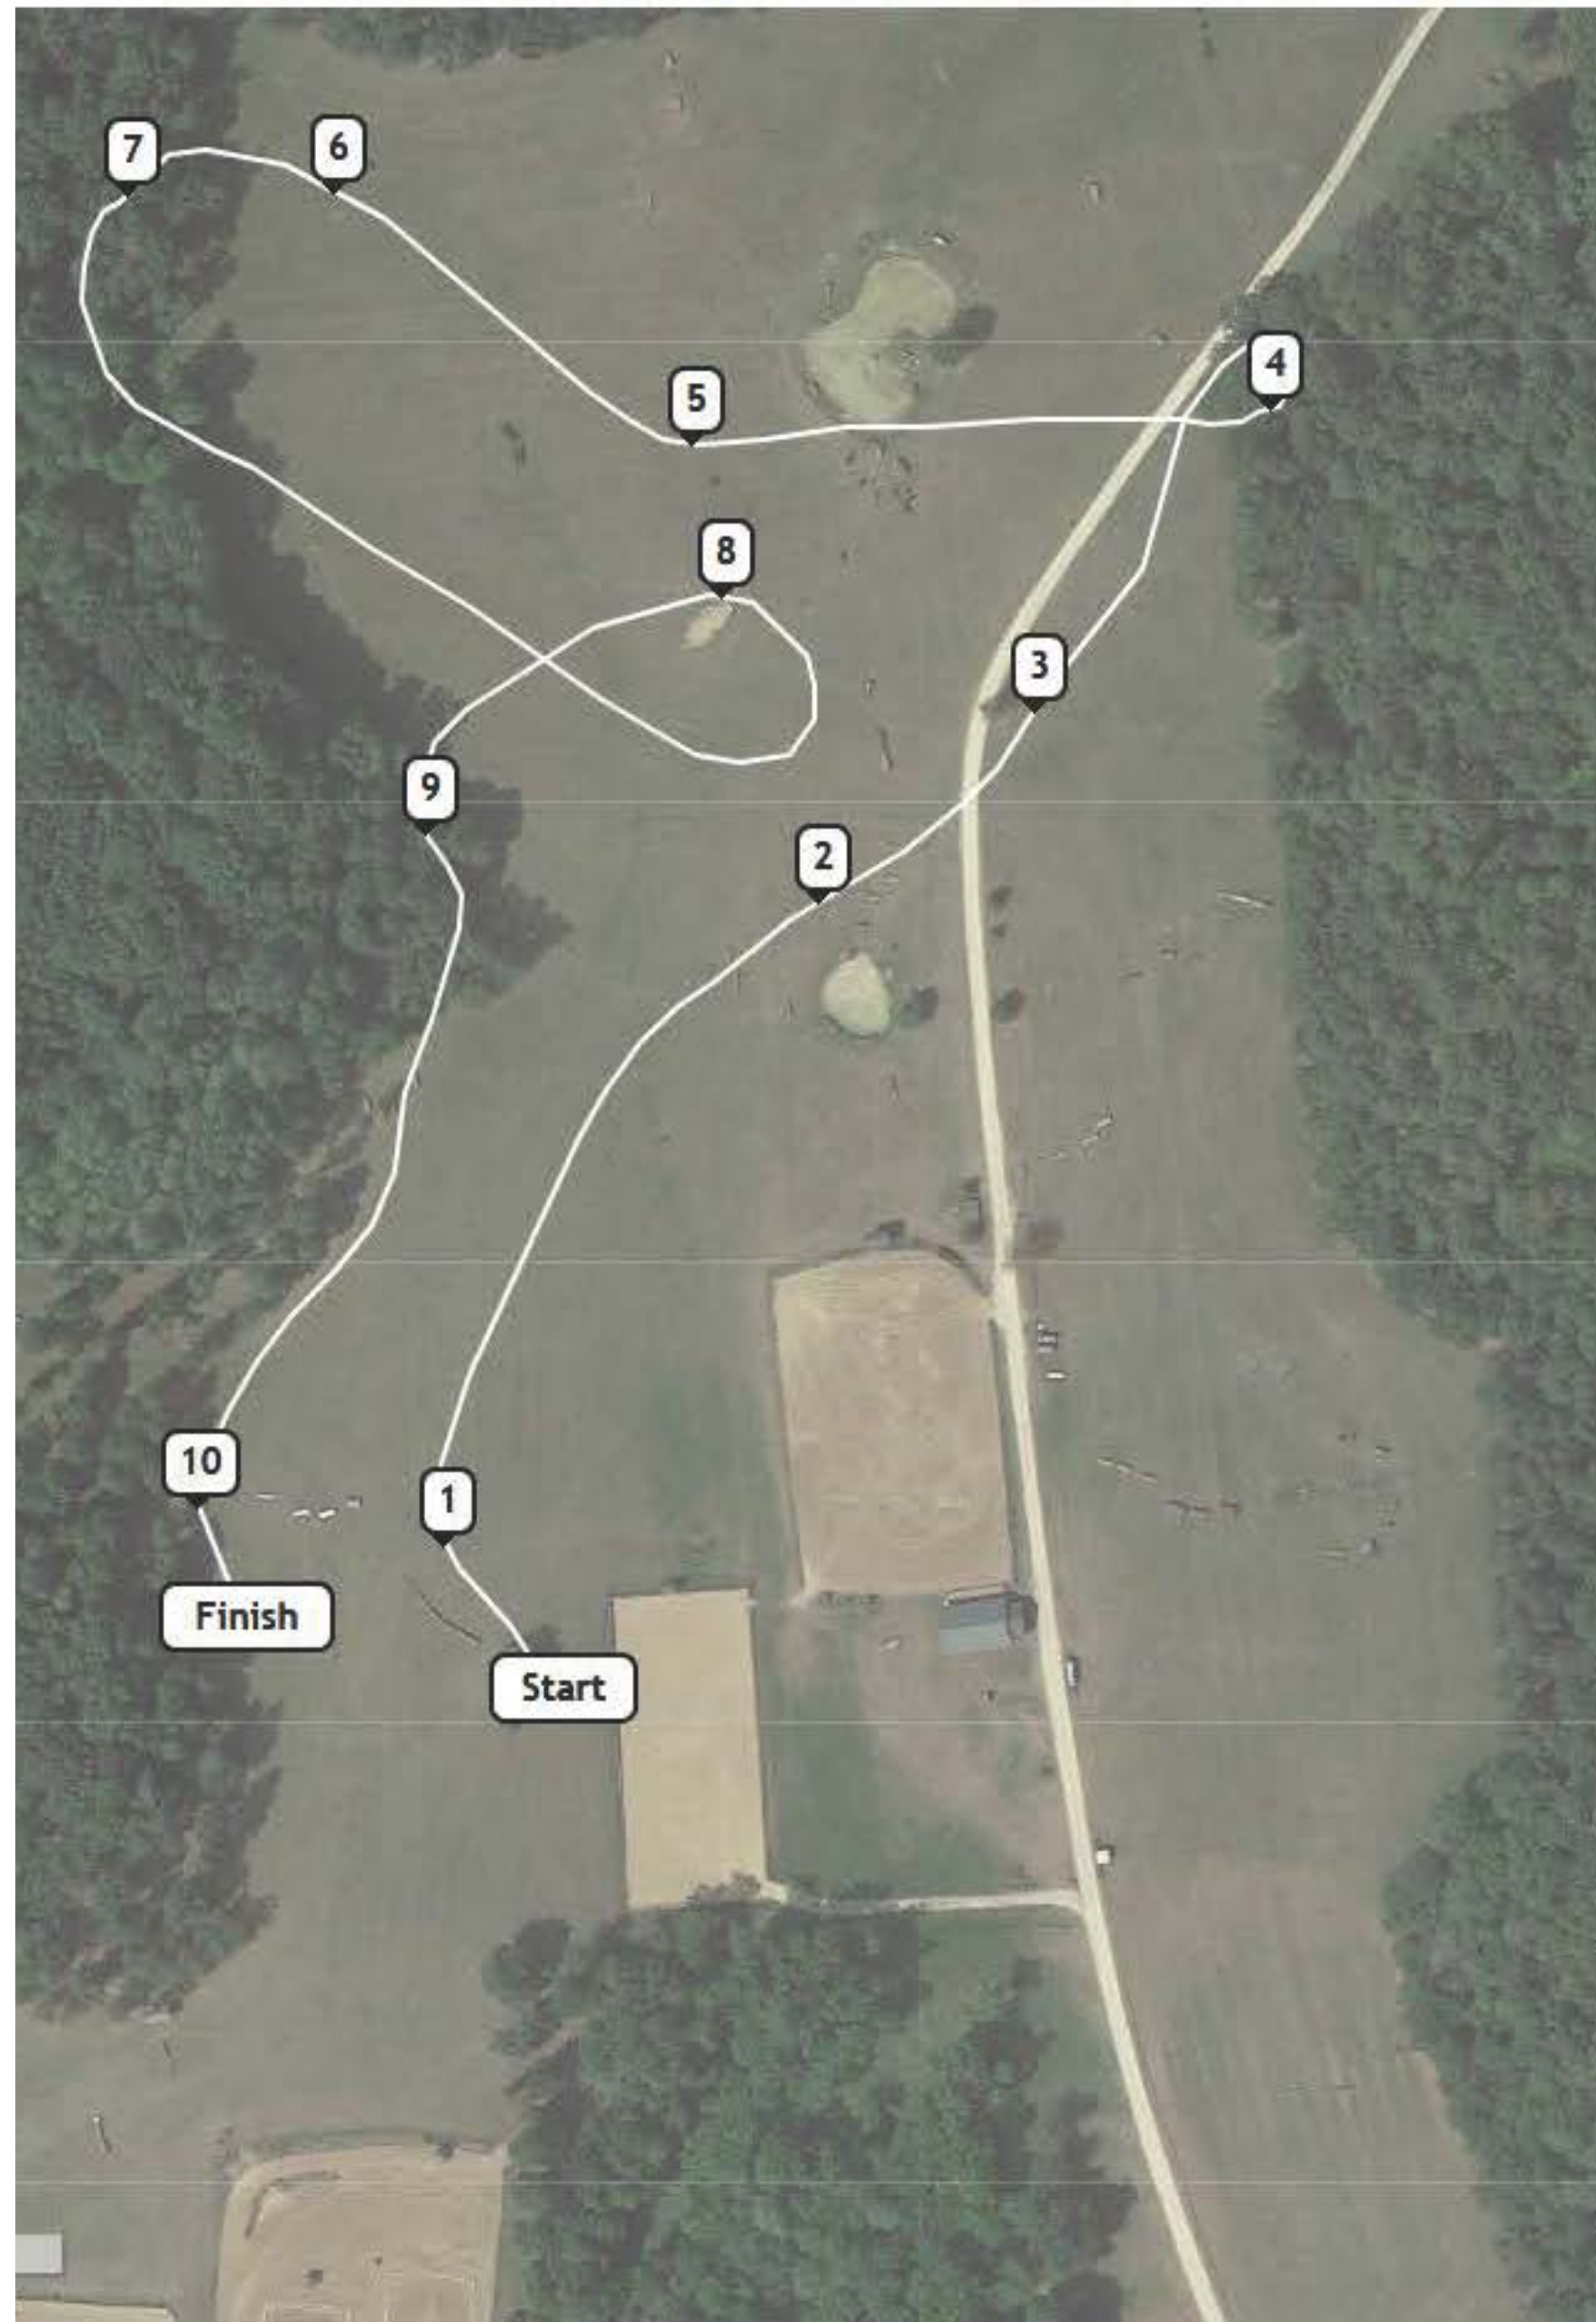

-- Otter Creek Summer HT 2023 (ID: 36436) - Starter

Distance: 1314 m  
Speed: 300 m/min  
Optimum Time: 4:23  
Time Limit: 8:46  
Speed Fault Time: 3:46  
Speed Fault Speed: 350 m/min

- (1) Wheels
- (2) Log Trailer
- (3) Coop
- (4) In To Woods
- (5) Coop
- (6) Log
- (7) Chevron
- (8) Up Step
- (9) Log Drop
- (10) Pic Nick Table